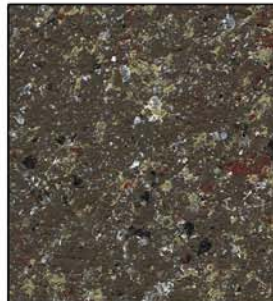

## Multi-Color Finishes

ECO-FRIENDLY • VOC COMPLIANT

108 Glacier White

572 White Vein

387 Silverstone

199 Granite

198 Charcoal

705 Midnight Sky

138 Fossil

783 Goldmine

736 Desert Bone

200 Boulder

651 Almond Crust

194 Sandstone

169 Limestone

110 Mesa Stone

627 Marble

068 River Rock

251 Clay

005 Fieldstone

285 Cliff

277 Beach Sand

815 Galena

332 Landslide

708 Telluride

829 Java

*\*All colors are approximations, actual results may vary.*

Call 800-321-4295  
[www.HawkLabs.com](http://www.HawkLabs.com)